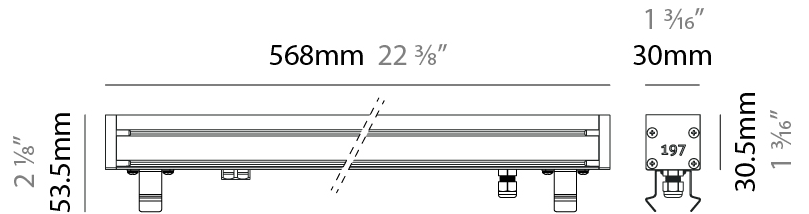

1. To build a product code in our configurator select the specify button on the base model # product page
2. To build a manual product code on this datasheet choose from the options listed below in blue font and add the suffix to the base model #

GENERAL

Series: Slash 30
Brand: Unonovesette
Division: Exterior
Mounting Type: Recessed
Mounting Location: In-Ground
Subcategory: Wallwash

PHYSICAL

Shape: Rectangle
Length (mm): 568
Length (in): 22 ³/₈"
Width (mm): 30
Width (in): 1 ³/₁₆"
Height (mm): 53.5
Height (in): 2 ¹/₈"
Light Distribution: Adjustable / Direct
Weight (kg): 0.46
Weight (lbs): 1.014
Diffuser: Extra clear tempered 6mm
Fixture Finish: ANA
Fixture Material: Extruded Aluminum
Cable Details: IP68 30cm Cable with Easy Lock system

ELECTRICAL

Lamp Type: LED
Input Wattage (W): 32
Total Output Wattage (W): 25
Dimming: Non-Dimmable
Driver Included: No
Driver Location: Remote
Driver Type: Constant Voltage - Universal
Driver Class: Class 2
Input Voltage (V): 120 - 277
Output Voltage (V): 24
Upon Request: Phase Dimming (120Vac only) / 0-10V Dimming

LED

Color Temperature (*K): 2200 / 2700 / 3000 / 4000
Max. Delivered Lumen (lm): 2280 (3000K)
CRI: >90 CRI
Lamp Life (hrs): 100000

OPTICAL

Optic*: 12 / 21 / 31 / 46 / 13x36
Adjustability: Tilt ±20°

RATINGS AND CERTIFICATIONS

Certified By: Certified for North American Standards
IP rating: IP67
IK Rating: IK06